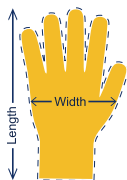

### FEATURES:

- Natural cotton canvas keeps hands cool and protected
- Band Top cuff helps protect wrist area and allows for easy on and off
- Clute cut provides a roomy fit
- Straight thumb increases comfort in closed-fisted work

### APPLICATIONS:

Manufacturing

General Labor

Material Handling

Shipping/Receiving

Agriculture

Sizes

AVAILABLE SIZES

### Product Dimensions:

	<b>Small</b>	<b>Medium</b>	<b>Large</b>	<b>X-Large</b>	<b>2X-Large</b>	<b>3X-Large</b>
<b>Glove Length(in)</b>			10.5			
<b>Palm Width(in)</b>			5			