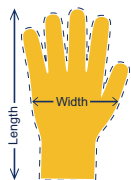

### FEATURES:

- 10-oz. Green Canvas with black PVC dots
- Natural cotton canvas keeps hands cool and protected
- Knit Wrist helps prevent dirt and debris from entering the glove
- Clute cut provides a roomy fit
- Straight thumb increases comfort in closed-fisted work
- PVC dots provide enhanced grip and extra cut and abrasion resistance
- Hi-Vis coloring makes this product very easy to see

### APPLICATIONS:

- Manufacturing
- General Labor
- Material Handling
- Shipping/Receiving
- Agriculture
- Cleaning
- Landscaping

AVAILABLE SIZES

### Product Dimensions:

	<b>Small</b>	<b>Medium</b>	<b>Large</b>	<b>X-Large</b>	<b>2X-Large</b>	<b>3X-Large</b>
<b>Glove Length(in)</b>			10.5			
<b>Palm Width(in)</b>			5			