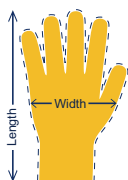

Select Split Cowhide Leather Palm Glove with Fabric Back - Rubberized Safety Cuff- Right Hand Only

LPG-027

FEATURES:

- Fleece lined palm for extra comfort
- Gunn cut pattern delivers excellent durability, wear and comfort, especially for heavier gloves
- Wing thumb increases comfort in open-handed work
- Fabric back provides breathability and flexibility
- Leather knuckle strap and finger tips for extra protection
- Elastic closure sewn inside glove for safety and comfort
- Rubberized fabric safety cuff helps protect wrist, allows for fast removal, and water resistance

APPLICATIONS:

Construction
Masonry
Agriculture
Iron/Steel Work
Mining
Transportation
Electrical Contractors
Woodworking

AVAILABLE SIZES

TECHNICAL INSTRUCTIONS:

Material Type	Cowhide Leather
Thumb Type	Wing
Cuff Type	Ruberized Safety Cuff
Packaging	144 PCs a case
Pattern	Gunn Cut
Hem Color	Brown

Product Dimensions:

	Small	Medium	Large	X-Large	2X-Large	3X-Large
Glove Length(in)			10.5			
Palm Width(in)			5			

Barcodes:

Article/Size	Each	Inner Pack	Master Pack
LPG027 / L	 810060614259	 20810060614253	 10810060614256